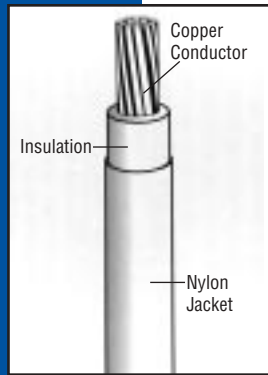

## APPLICATIONS

- For use as fixture wire, machine tool wire, or as appliance wiring material as specified in the National Electric Code.
- When used as TFFN it may be used at temperatures not to exceed 90° C in dry locations.
- When used as MTW it may be used at temperatures not to exceed 60° C in wet locations or when exposed to oil or coolant. May be used at temperatures up to 90° C in dry locations (ampacity limited to that of a 75° C conductor temperature per NFPA 79).
- When used as AWM, conductor temperatures are not to exceed 105° C in dry locations.